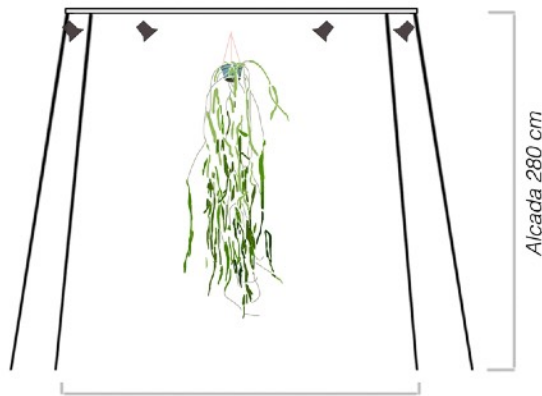

Autòmat 2
Cordyline Australis

Endoll directe

Barra penjada del sostre + Teló blanc

Peanya negra 1

Peanya negra 2

Vídeo projector+Càmera

Endoll directe

Visió aèria

L'estructura està suportada amb quatre barres de ferro cilíndriques.

Amplada 210 cm